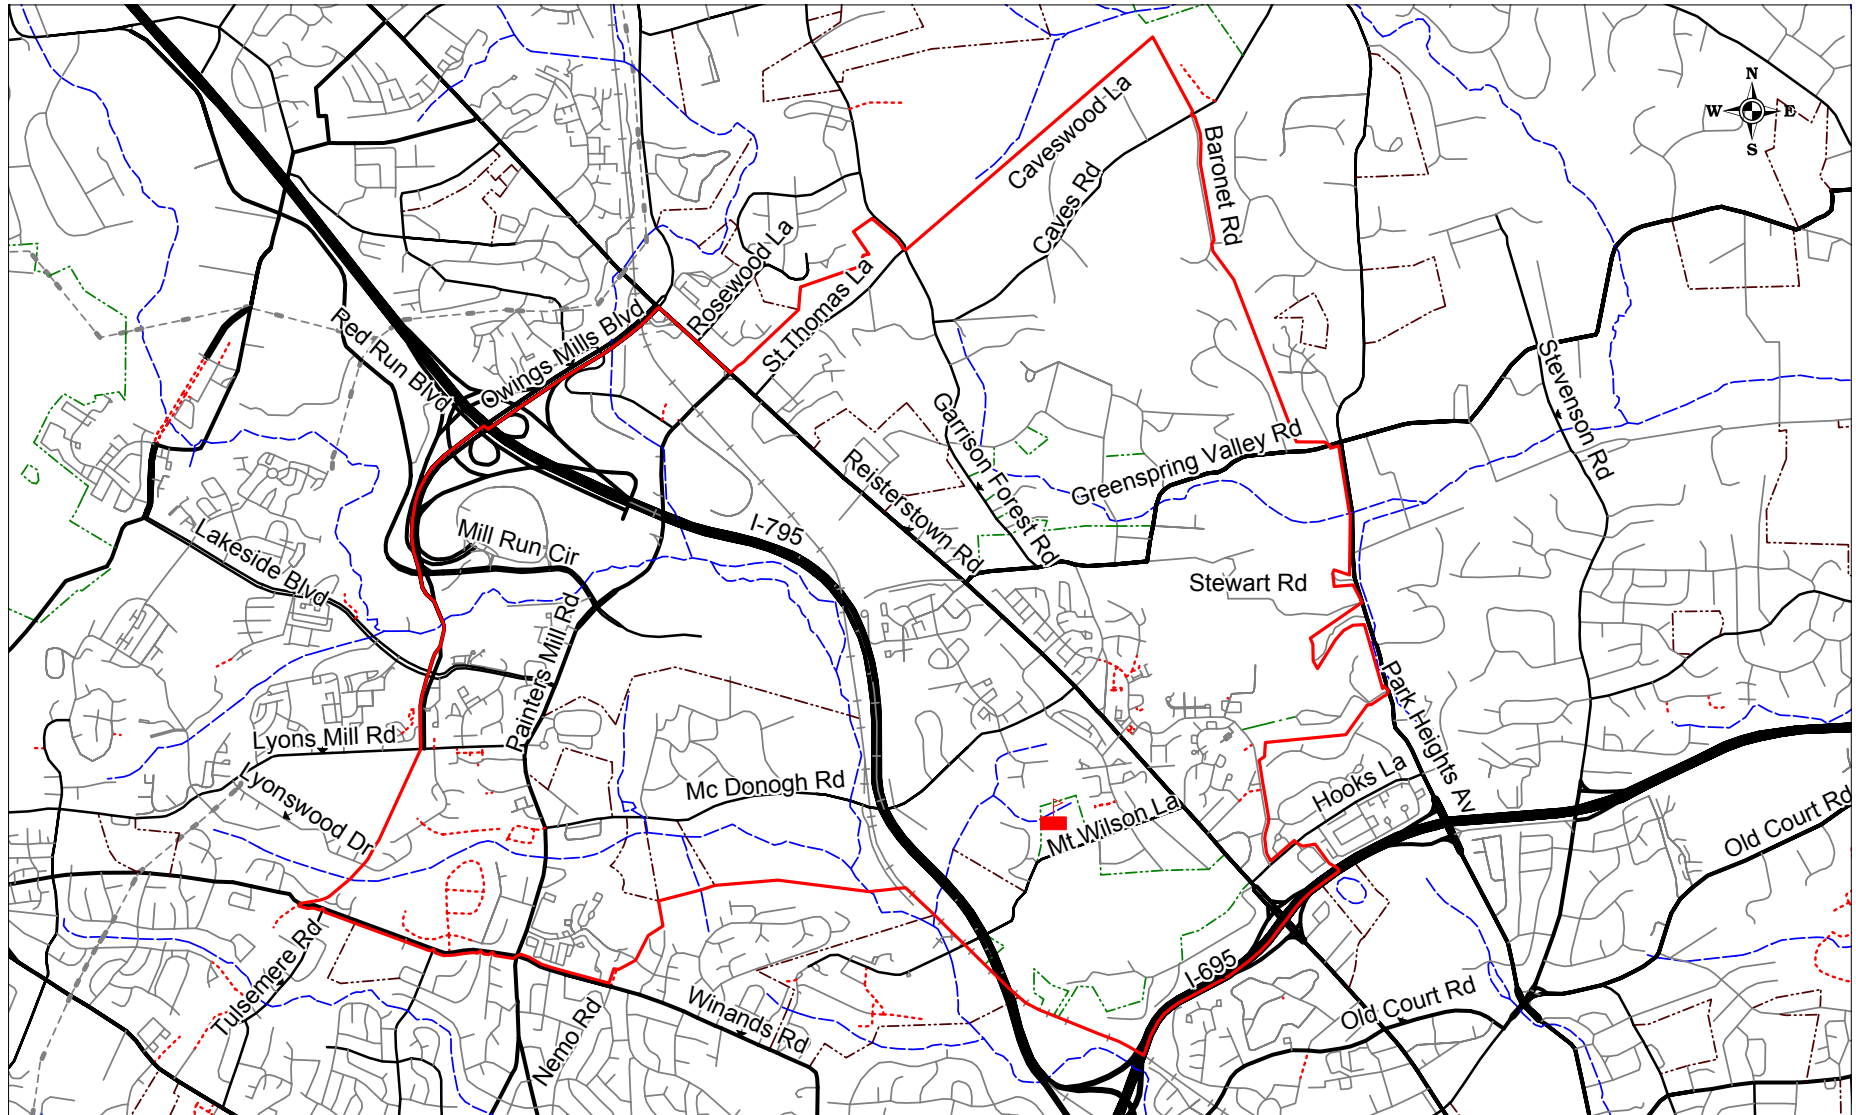

Woodholme Elementary School
300 Mount Wilson La. Baltimore, MD 21208
(410) 887-6700

Prepared by the Baltimore County Public Schools
Office of Strategic Planning, October 2005